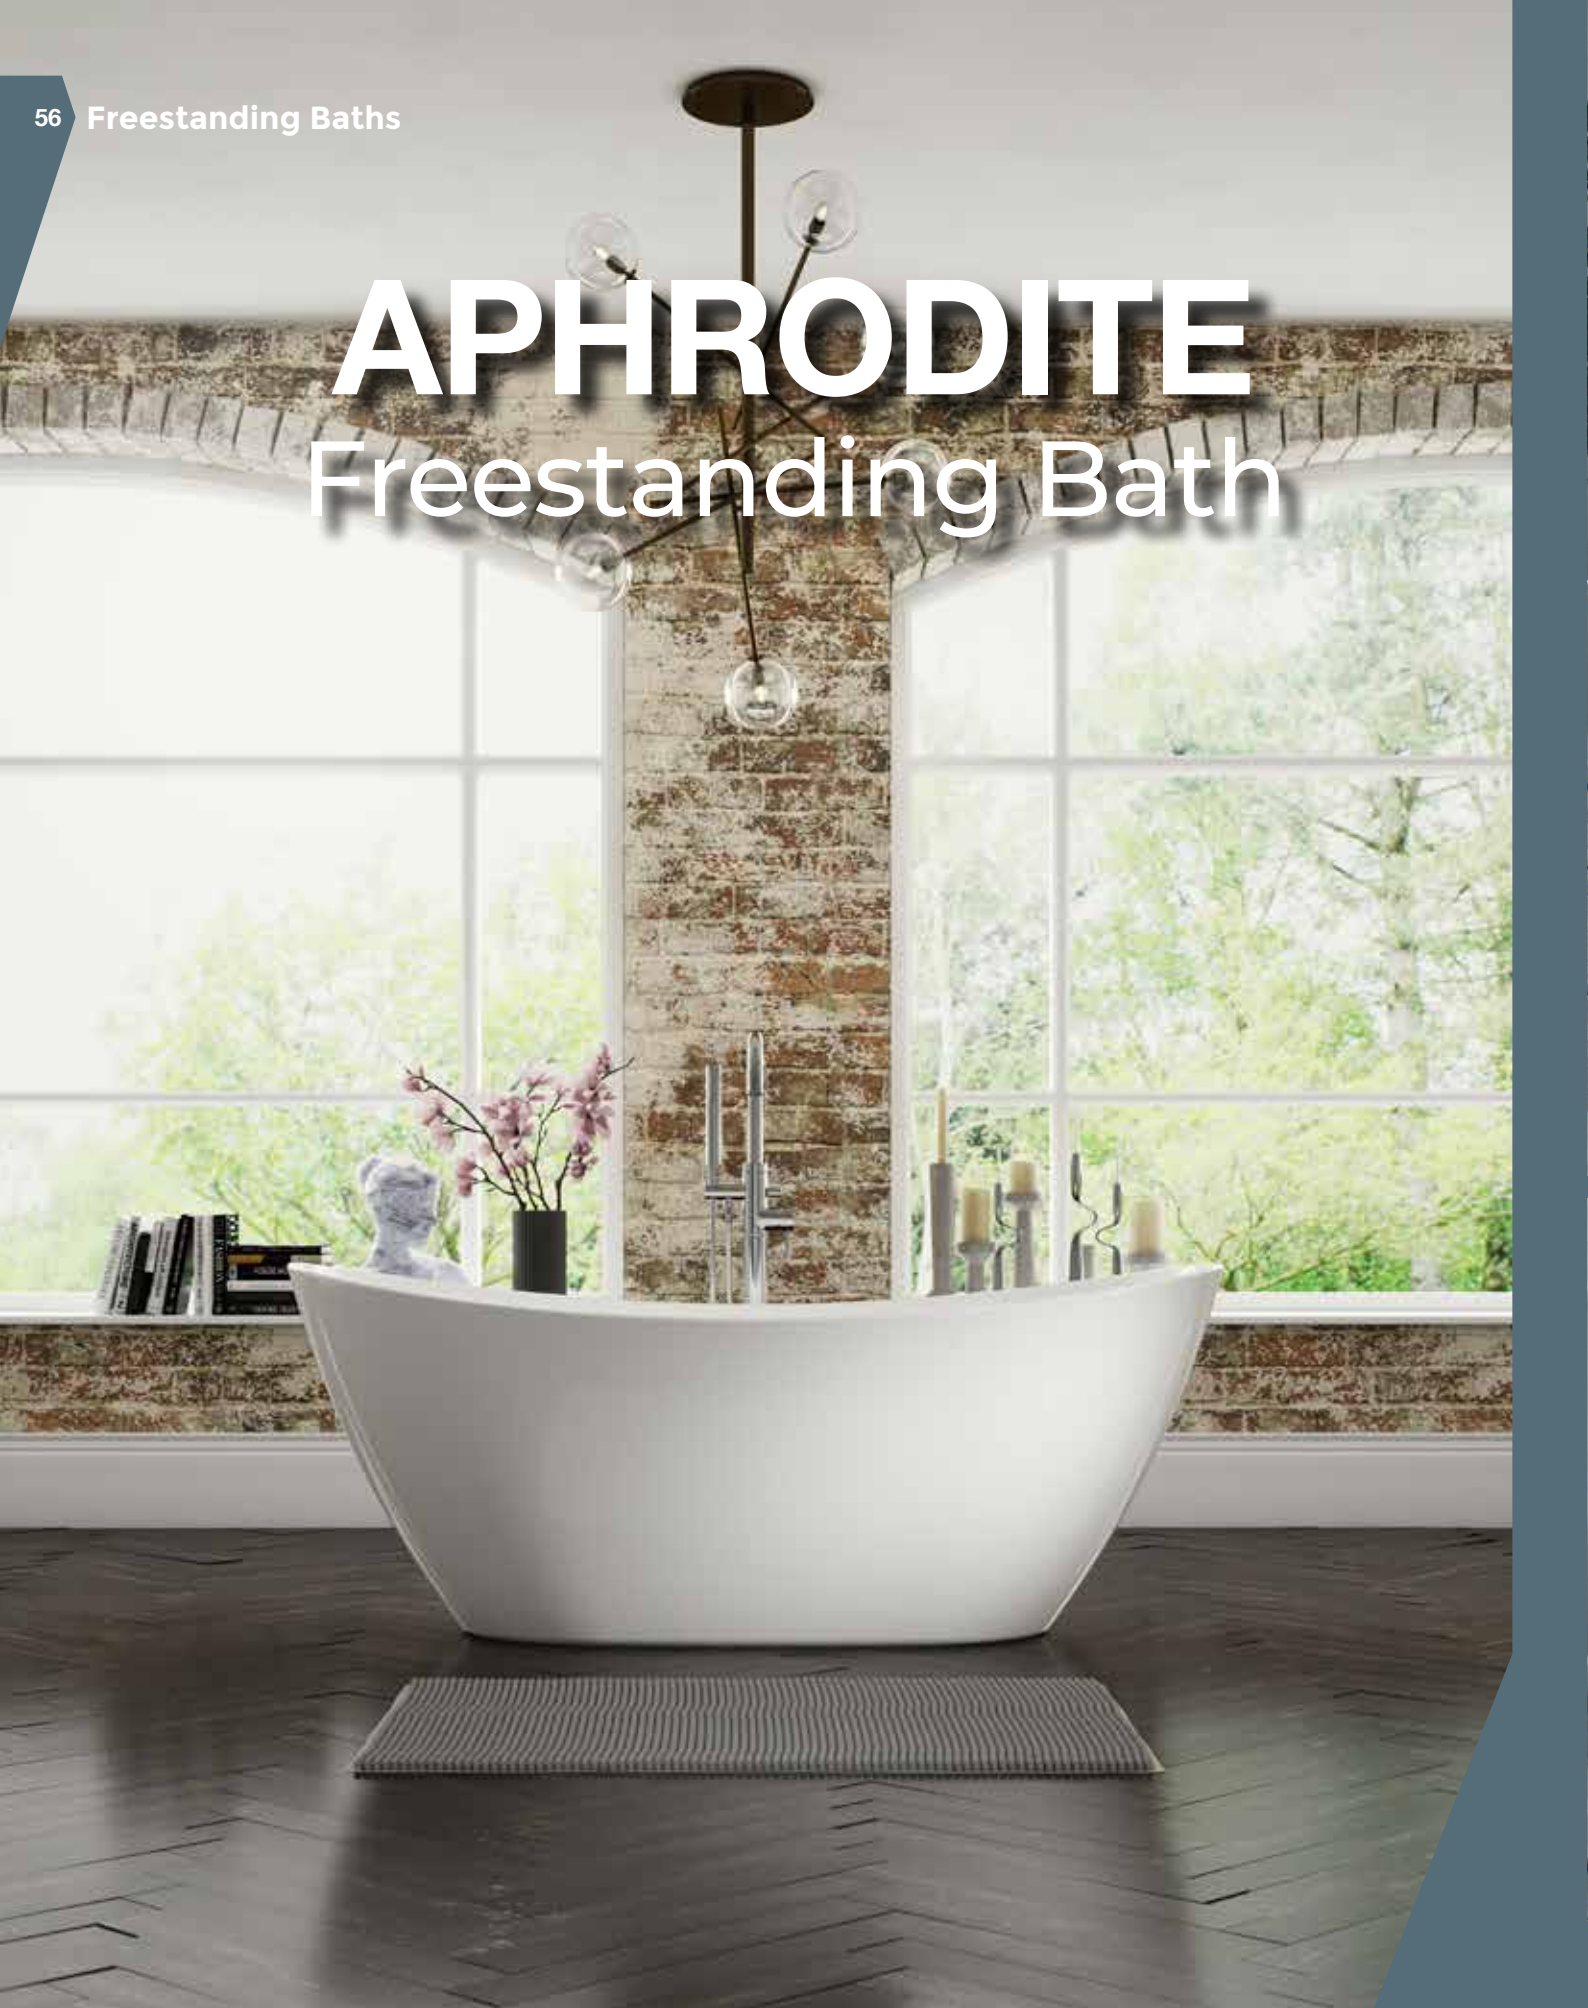

Square

Freestanding Bath Shower Mixer

Pressure	RRP	NOW	Code
P2	£759	£415	P00562 FB179/00X

Round

Freestanding Bath Shower Mixer

Pressure	RRP	NOW	Code
P2	£625	£340	P00561 FB160/00X

Sleek

1685 x 800mm Twin Skinned Double Ended Bath

RRP	NOW	Code
£1,949	£955	P00558 FB459/00X

Minimal

1700 x 800mm Twin Skinned Double Ended Bath

RRP	NOW	Code
£1,949	£955	P00560 FB459/00X

APHRODITE

Freestanding Bath

Freestanding Bath

RRP

NOW

Code

Aphrodite 1700 x 800 Double Ended

£2,699

£1,249

P01450
FB600/00X

Offering a clever solution for compact bathrooms. The Dakota bath sits flush against a wall like a standard bath, but has the shape and style of a freestanding bath. Small spaces don't mean you don't want to compromise on style.