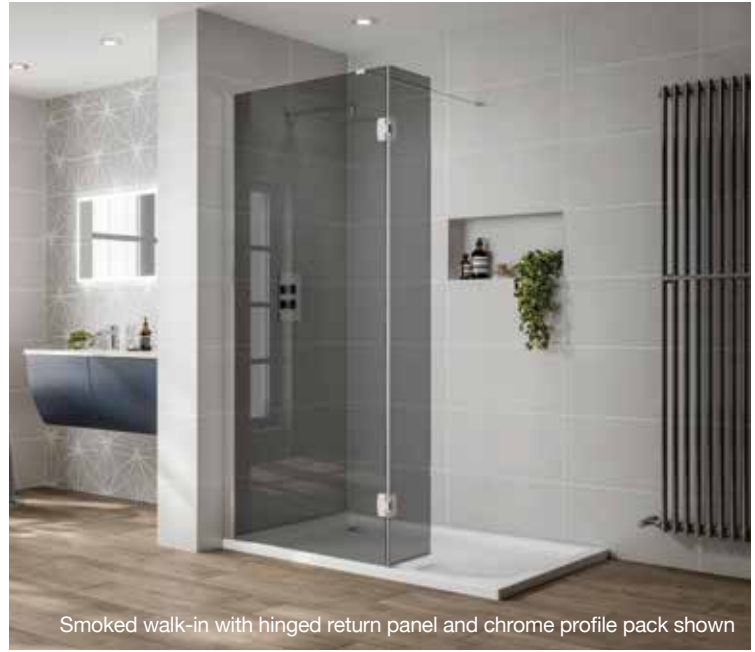

Prestige Additional	RRP	NOW	Code
Profile Pack - Chrome	£135	£89	P00823 FB53/00X
Profile Pack - Matt Black	£155	£103	P00822 FB62/00X
Hinged Return Panel - Clear Glass	£281	£189	P00824 FB112/00X
Hinged Return Panel - Smoked Class	£305	£205	P00825 FB121/00X

i Please note prices are for glass screen only, please select your profile pack from the additional items.

For designer shower trays see page 76

Prestige Walk in

-  Height: 2000mm
-  10mm Safety Glass
-  Concealed Fittings
-  Wetroom Compatible
-  Power Shower Suitable
-  Top Cover Caps
-  Adjustable Wall Profiles
-  Clean & Clear Glass
-  Lifetime Guarantee

Smoked walk-in with black profile pack shown

Smoked Glass	Adjustments (mm)	RRP	NOW	Code
700mm	680 – 690	£341	£229	P00827 FB136/00X
800mm	780 – 790	£369	£249	P00829 FB147/00X
900mm	880 – 890	£415	£275	P00831 FB165/00X
1000mm	980 – 990	£459	£305	P00833 FB183/00X
1100mm	1080 – 1090	£500	£335	P00835 FB200/00X
1200mm	1180 – 1190	£535	£365	P00837 FB213/00X
1400mm	1380 - 1390	£569	£378	P00839 FB227/00X
1600mm	1580 – 1590	£589	£393	P00841 FB235/00X

Smoked walk-in with hinged return panel and chrome profile pack shown

Save up to
40%

8mm Shower Screen

↑↓	Height: 1850mm
✓	Manufacturer Guarantee
🛡️	Aquashield Coated
8	8mm Safety Glass
💧	Wetroom Compatible
◊◊	Adjustable Profiles