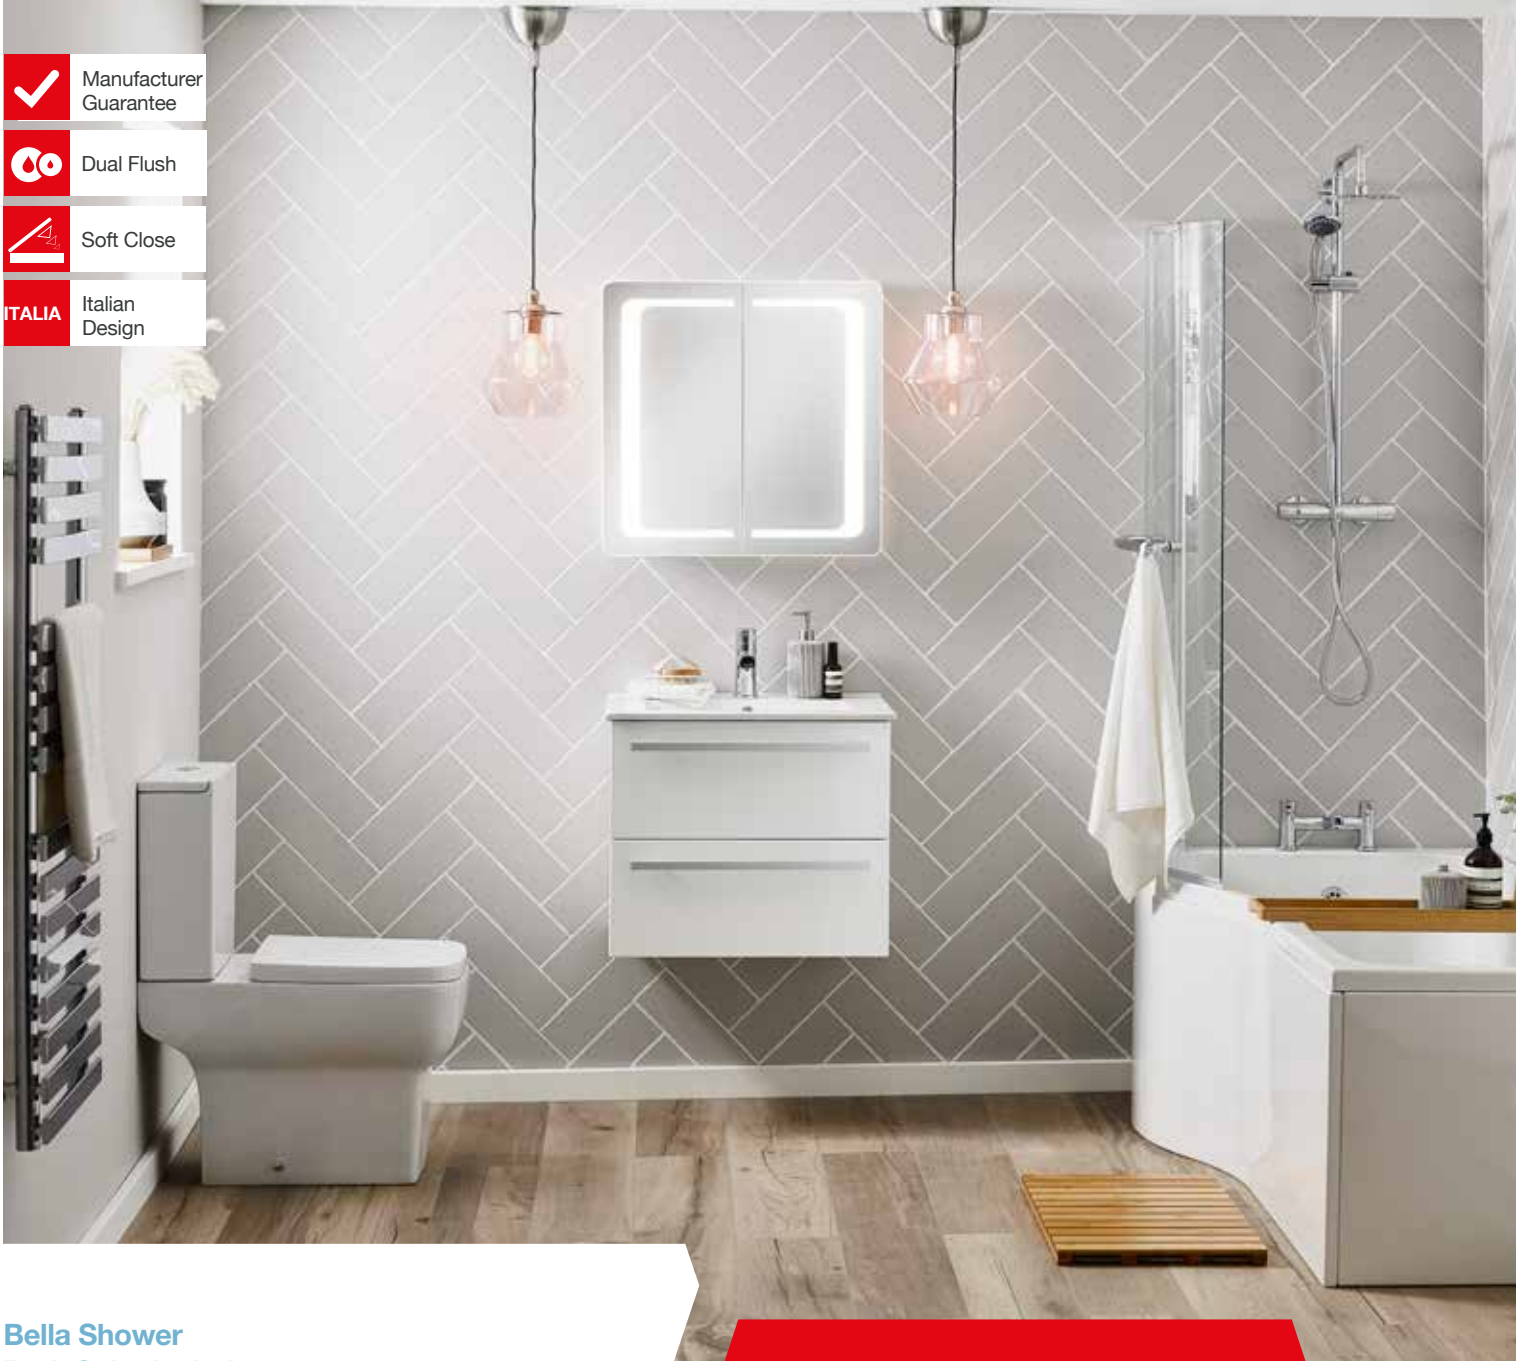

Save over
50%

- Manufacturer Guarantee
- Dual Flush
- Soft Close
- Italian Design

Bella Shower Bath Suite Includes:

- > Compact 'P' 1700mm Shower Bath inc. Screen and Front Panel
- > Bella WC inc. Soft Close Seat
- > Designer Italian 600mm Wall Hung Unit
- > Minimal Basin Mixer
- > Minimal Bath Filler
- > Chrome Waste

Bella	RRP	NOW	Code
Shower Bath Suite	£2,615	£1,249	P00105 FB570/00X

N.B. Only available as stated. No changes can be made to this suite. Please state LH or RH when ordering.

All this only £1,249