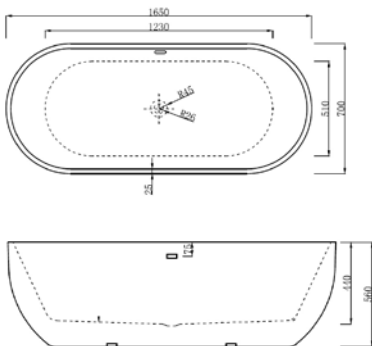

Modern

1650 x 700mm Twin Skinned Double Ended Bath

RRP	NOW	Code
£1,925	£959	P00559 FB439/00X

Square

Freestanding Bath Shower Mixer

Pressure	RRP	NOW	Code
P2	£759	£415	P00562 FB179/00X

Round

Freestanding Bath Shower Mixer

Pressure	RRP	NOW	Code
P2	£625	£340	P00561 FB160/00X