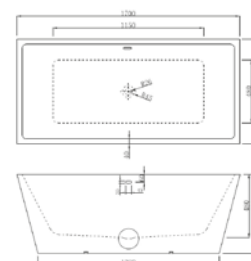

Minimal

1700 x 800mm Twin Skinned Double Ended Bath

RRP	NOW	Code
£1,949	£955	P00560 FB459/00X