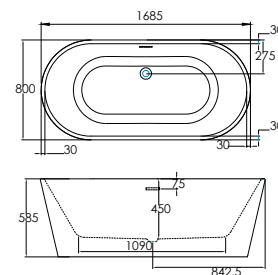

Square

Freestanding Bath Shower Mixer

Pressure	RRP	NOW	Code
P2	£759	£415	P00562 FB179/00X

Round

Freestanding Bath Shower Mixer

Pressure	RRP	NOW	Code
P2	£625	£340	P00561 FB160/00X

Sleek

1685 x 800mm Twin Skinned Double Ended Bath